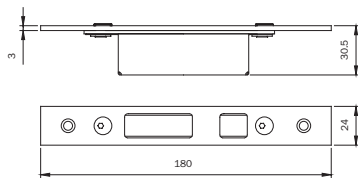

033167 C 10 - 10

For locks for metal frames
series 7A*

Code

Min. ord.
Multiple
package
Single
package
Status

Multiblindo Easy and Multiblindo Motion

Full-size scale

ALL.CO All.Co 5 Porta / All.Co 5 TT Porta
Export 50/50 TT Porta / Sicurblin 65
ALU-K Alublindo / N 45 Porta / N 53 Porta / N 55 TT Porta
N 62 TT Porta
ALU-MEC Synthesis 57 Porta / Synthesis 60TT Porta
DOMAL Stopper PG Porta
ESA Blindal 60 Porta 1 Anta / 60 Porta 2 Ante
INDINVEST Alpha 445 Porta 2 Ante
METRA NC 45 International Porta
NC 45 Superthermic Porta / NC 55 International Porta
NC 68 Superthermic Porta / Nuovo NC 50 Porta
Superblindo
PASSERINI Ekip Blindo
SCHÜCO Royal 78 ST Blindato
Royal S 50 N
Royal S 55 TT
Royal S 65 TT