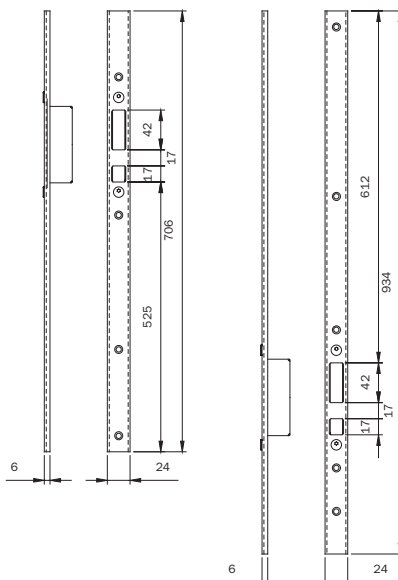

- ALCAN Abithal Keeper Porta 53-60 / 61-68
- Abithal Porta / Winner Porta
- ALCOA FB 12 Blindato Porta
- Plana 1 Anta / Plana 2 Ante
- ALL.CO All.Co 5 Porta / All.Co 5 TT Porta
- Export 50/50 TT Porta / Sicurblin 65
- ALNOR Montreal Porta
- ALUSUISSE Alesc 2000 Porta 59 / Alesc 2000 Porta 69
- ALU-K Alublindo / N 45 Porta / N 53 Porta / N 55 TT Porta
- N 62 TT Porta
- ALU-MEC Synthesis 57 Porta / Synthesis 60TT Porta
- BODEGA Extrablind 70
- DOMAL Domal Break 52 Porta / Domal Break 70 Porta
- Security Porta / Shops Porta / Stopper PG Porta
- ESA Blindal 60 Porta 1 Anta / 60 Porta 2 Ante
- Blindal 70 Porta 1 Anta / 70 Porta 2 Ante
- FRESIA Global 48 Porta
- INDINVEST Alpha 445 Porta 2 Ante
- METRA NC 45 International Porta
- NC 45 Superthermic Porta / NC 55 International Porta
- NC 68 Superthermic Porta / Nuovo NC 50 Porta
- Superblindo
- NEW TEC New Tec 50 Porta Complanare
- OCMA SV 47 Porta 1 Anta
- SV 62 Porta 1 Anta
- SV 62 TT Porta 1 Anta
- PASSERINI Ekip Blindo
- Ekip Maastricht 53 Porta 1 Anta
- Ekip Maastricht 53 Porta 2 Ante
- Ekip Maastricht TH 60/68 Porta 1 Anta
- Ekip Maastricht TH 60/68 Porta 2 Ante
- Ekip Thermo 53 Porta
- PROFILATI PE "Eku 53" Porta
- PE "Eku 64 TT " Porta
- PE "Eku 72 It " Porta
- Sistema 1 PE 40 Complanare / Esterno 2 Ante
- Sistema 1 PE 40 Sormonto 2 Ante
- SCHUCO Royal 78 ST Blindato
- Royal S 50 N
- Royal S 55 TT
- Royal S 65 TT
- WICONA L60A / L70A

Pair of **ADJUSTABLE** closed **STRIKING PLATES** for top/bottom **HOOK DEVIATORS** MULTIBLINDO EASY. Material: stainless steel.

U-front plate **24X6X1860**. Can be used with central striking plates

033202 - 033203 - 033212 - 033213 - 033162 - 033163

033167 C 10 - 10