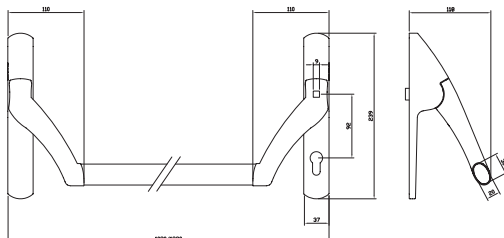

Code
Status
Single
package
Multiple
package
Min. ord.

Pro EXIT

Pro EXIT. Operating bar for Multiblindo Easy EXIT and Multiblindo eMotion EXIT.

92 mm centre distance, handle follower 35°, **European cylinder.**

Square spindle 9 mm

94A000050699 A 1 - 1

Pro EXIT. Operating bar for Multiblindo Easy EXIT and Multiblindo eMotion EXIT.

94 mm centre distance, handle follower 35°, **Swiss profile cylinder.**

Square spindle 9 mm

94A000050669 D 1 - 1