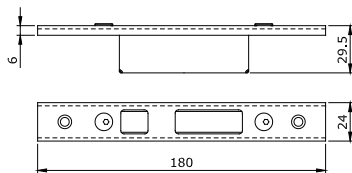

ALCAN Abithal Keeper Porta 53-60 / 61-68
Abithal Porta / Winner Porta
ALCOA FB 12 Blindato Porta
Plana 1 Anta / Plana 2 Ante
ALL.CO All.Co 5 Porta / All.Co 5 TT Porta
Export 50/50 TT Porta / Sicurblin 65
ALNOR Montreal Porta
ALUSUISSE Alsec 2000 Porta 59 / Alsec 2000 Porta 69
ALU-K Alublindo / N 45 Porta / N 53 Porta / N 55 TT Porta
N 62 TT Porta
ALU-MEC Synthesis 57 Porta / Synthesis 60TT Porta
BODEGA Extrablindo 70
DOMAL Domal Break 52 Porta / Domal Break 70 Porta
Security Porta / Shops Porta / Stopper PG Porta
ESA Blindal 60 Porta 1 Anta / 60 Porta 2 Ante
Blindal 70 Porta 1 Anta / 70 Porta 2 Ante
FRESIA Global 48 Porta
INDINVEST Alpha 445 Porta 2 Ante
METRA NC 45 International Porta
NC 45 Superthermic Porta / NC 55 International Porta
NC 68 Superthermic Porta / Nuovo NC 50 Porta
Superblindo
NEW TEC New Tec 50 Porta Complanare
OCMA SV 47 Porta 1 Anta
SV 62 Porta 1 Anta
SV 62 TT Porta 1 Anta
PASSERINI Ekip Blindo
Ekip Maastricht 53 Porta 1 Anta
Ekip Maastricht 53 Porta 2 Ante
Ekip Maastricht TH 60/68 Porta 1 Anta
Ekip Maastricht TH 60/68 Porta 2 Ante
Ekip Thermo 53 Porta
PROFILATI PE "Eku 53" Porta
PE "Eku 64 TT " Porta
PE "Eku 72 Tt " Porta
Sistema 1 PE 40 Complanare / Esterno 2 Ante
Sistema 1 PE 40 Sormonto 2 Ante
SCHÜCO Royal 78 ST Blindato
Royal S 50 N
Royal S 55 TT
Royal S 65 TT
WICONA L60-A / L70-A

ADJUSTABLE closed striking plate for **HOOK DEVIATORS**

MULTIBLINDO EASY and MULTIBLINDO EMOTION.

Material: stainless steel.

U-front plate **24X6X180**. To be used with striking plates.

033202 - 033203 - 033212 - 033213 - 033162 - 033163

033171 A 10 - 10