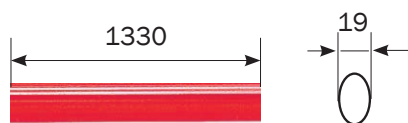

Horizontal oval bar for panic exit devices. Length mm **1330**

PAINTED RED

945938 A 1 - 1

Microswitch, to be fitted in the Pro EXIT panic exit devices.

Can be used in conjunction with security systems. Fixing screws. Instructions sheet.

94100160 D 1 - 1