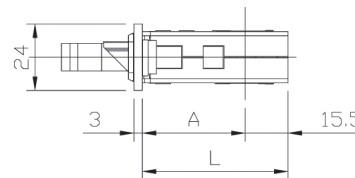

ENTRATA	A	L
35	32	47.5
40	37	52.5

Multiblindo Easy EXIT with panic function is made up of the MULTIPPOINT mortice lock in combination with its striking plates and the operation bar Pro EXIT. Central lock, centre distance mm 92, operating with European profile cylinder. **Hold-open function.** With microswitch detects and signals the deadbolt status. Right or left latchbolt, **non reversible**. Deadbolts and latchbolt operated by key or handle. Lock and deviators deadbolts, mm 27 throw, with anti-drill and anti-cut cover plates in carbonitrided steel. 2 nylon end blocks for U-version. Fixing screws. Instruction sheet.

Accessories to be ordered separately: Striking plates 03320* - Deviators striking plates 033165 - 033167 - 033169 - 033171