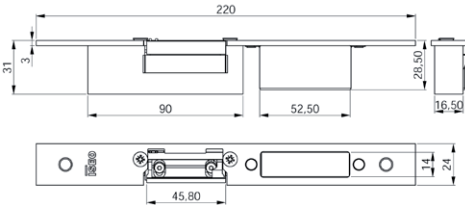

033203 B 10 - 10

For locks for metal frames
series 7A*

Code

Status
Single
package

Min. ord.

Multiblindo Easy

Full-size scale

ALL.CO All.Co 5 Porta / All.Co 5 TT Porta
Export 50/50 TT Porta / Sicurblin 65
ALU-K Alublindo / N 45 Porta / N 53 Porta / N 55 TT Porta
N 62 TT Porta
ALU-MEC Synthesis 57 Porta / Synthesis 60TT Porta
DOMAL Stopper PG Porta
ESA Blindal 60 Porta 1 Anta / 60 Porta 2 Ante
INDINVEST Alpha 445 Porta 2 Ante
METRA NC 45 International Porta
NC 45 Superthermic Porta / NC 55 International Porta
NC 68 Superthermic Porta / Nuovo NC 50 Porta
Superblindo
PASSERINI Ekip Blindo
SCHUCO Royal 78 ST Blindato
Royal S 50 N
Royal S 55 TT
Royal S 65 TT