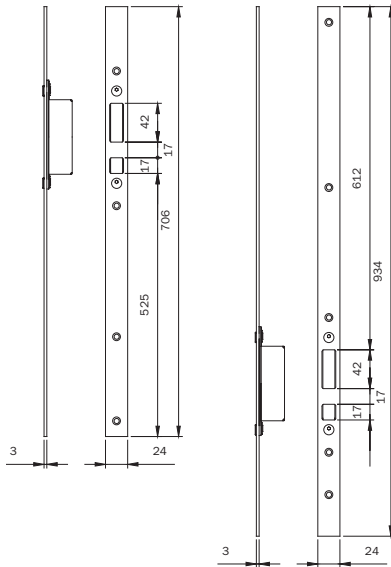

For locks for metal frames series 7A*

Code

Status
Single package
Multiple package

Min. ord.

Multiblindo Easy

Full-size scale

- ALL.CO All.Co 5 Porta / All.Co 5 TT Porta
- Export 50/50 TT Porta / Sicurblin 65
- ALU-K Alublindo / N 45 Porta / N 53 Porta / N 55 TT Porta
- N 62 TT Porta
- ALU-MEC Synthesis 57 Porta / Synthesis 60TT Porta
- DOMAL Stopper PG Porta
- ESA Blindal 60 Porta 1 Anta / 60 Porta 2 Ante
- INDINVEST Alpha 445 Porta 2 Ante
- METRA NC 45 International Porta
- NC 45 Superthermic Porta / NC 55 International Porta
- NC 68 Superthermic Porta / Nuovo NC 50 Porta
- Superblindo
- PASSERINI Ekip Blindo
- SCHUCO Royal 78 ST Blindato
- Royal S 50 N
- Royal S 55 TT
- Royal S 65 TT

Pair of **ADJUSTABLE** closed **STRIKING PLATES** for top/bottom **HOOK DEVIATORS** MULTIBLINDO EASY.

Material: stainless steel. Flat front plate **24X3X1860**

Can be used with central striking plates.

033200 - 033201 - 033210 - 033211 - 033160 - 033161

033165 B 10 - 10

Full-size scale