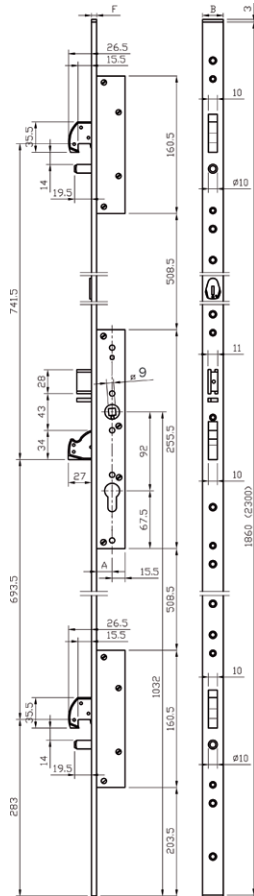

Multiblindo Easy EXIT 92 mm centre distance

ENTRATA	A	L
35	28	43.5
40	33	48.5

ENTRATA	A	L
35	32	47.5
40	37	52.5

Multiblindo Easy EXIT with panic function is made up of the MULTIPPOINT mortice lock in combination with its striking plates and the operation bar Pro EXIT. Central lock, centre distance mm 92, operating with European profile cylinder. **Hold-open function.** With microswitch detects and signals the deadbolt status. Right or left latchbolt, **non reversible**. Deadbolts and latchbolt operated by key or handle. Lock and deviators deadbolts, mm 27 throw, with anti-drill and anti-cut cover plates in carbonitrided steel. 2 nylon end blocks for U-version. Fixing screws. Instruction sheet.

Accessories to be ordered separately: Striking plates 03320* - Deviators striking plates 033165 - 033167 - 033169 - 033171

U-front plate 2300x24x6 in stainless steel. Backset mm 35 DIN RIGHT	7A39003522D.A	B	1	-	1
U-front plate 2300x24x6 in stainless steel. Backset mm 35 DIN LEFT	7A39003522S.A	B	1	-	1
U-front plate 2300x24x6 in stainless steel. Backset mm 40 DIN RIGHT	7A39004022D.A	D	1	-	1
U-front plate 2300x24x6 in stainless steel. Backset mm 40 DIN LEFT	7A39004022S.A	C	1	-	1

Flat front-plate 2300x24x3 in stainless steel. Backset mm 35 DIN RIGHT	7A39103522D.A	C	1	-	1
Flat front-plate 2300x24x3 in stainless steel. Backset mm 35 DIN LEFT	7A39103522S.A	C	1	-	1
Flat front-plate 2300x24x3 in stainless steel. Backset mm 40 DIN RIGHT	7A39104022D.A	D	1	-	1
Flat front-plate 2300x24x3 in stainless steel. Backset mm 40 DIN LEFT	7A39104022S.A	D	1	-	1

Flat front-plate mm 2300x24x3 in stainless steel. Backset 40 mm DIN RIGHT	7A34104022D.A	D	1	-	1
Flat front-plate mm 2300x24x3 in stainless steel. Backset 40 mm DIN LEFT	7A34104022S.A	D	1	-	1

For locks for metal frames series 7A*