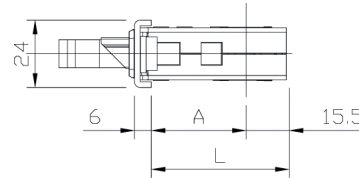

Code

Min. ord.
Multiple
package
Single
package
Status

Multiblindo Easy EXIT 92 mm centre distance

ENTRATA	A	L
35	28	43.5
40	33	48.5