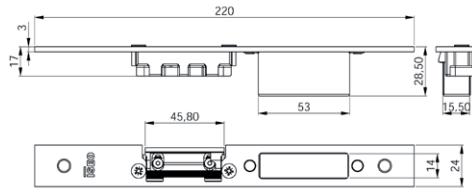

- ALLCO All.Co 5 Porta / All.Co 5 TT Porta
- Export 50/50 TT Porta / Sciriblin 65
- ALLU-K Alublindo / N 45 Porta / N 53 Porta / N 55 TT Porta
- N 62 TT Porta
- ALLU-MEC Synthesis 57 Porta / Synthesis 60TT Porta
- DOMAL Stopper PG Porta
- ESA Blindal 60 Porta 1 Ante / 60 Porta 2 Ante
- INDINVEST Alpha 445 Porta 2 Ante
- METRA NC 45 International Porta
- NC 45 Superthermic Porta / NC 55 International Porta
- NC 68 Superthermic Porta / Nuovo NC 50 Porta
- Superblindo
- PASSERINI Ekip Blindo
- SCHUCO Royal 78 ST Blindato
- Royal S 50 N
- Royal S 55 TT
- Royal S 65 TT

ADJUSTABLE closed striking plate for CENTRAL LOCK

MULTIBLINDO EASY and MULTIBLINDO EMOTION. Material: stainless steel.

With mechanical striker.

Flat front-plate 24x3x220 DIN LEFT

033200 A 10 - 10

Flat front-plate 24x3x220 DIN RIGHT

033201 A 10 - 10