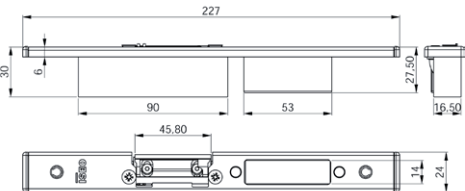

ALCAN Abithal Keeper Porta 53-60 / 61-68
Abithal Porta / Winner Porta
ALCOA FB 12 Blindato Porta
Plana 1 Anta / Plana 2 Anta
ALL.CO All.Co 5 Porta / All.Co 5 TT Porta
Export 50/50 TT Porta / Sicurblin 65
ALNOR Montreal Porta
ALUSUISSE Alesc 2000 Porta 59 / Alesc 2000 Porta 69
ALU-K Alublindo / N 45 Porta / N 53 Porta / N 55 TT Porta
N 62 TT Porta
ALU-MEC Synthesis 57 Porta / Synthesis 60TT Porta
BODEGA Extrablind 70
DOMAL Domal Break 52 Porta / Domal Break 70 Porta
Security Porta / Shops Porta / Stopper PG Porta
ESA Blindal 60 Porta 1 Anta / 60 Porta 2 Ante
Blindal 70 Porta 1 Anta / 70 Porta 2 Ante
FRESIA Global 48 Porta
INDINVEST Alpha 445 Porta 2 Ante
METRA NC 45 International Porta
NC 45 Superthermic Porta / NC 55 International Porta
NC 68 Superthermic Porta / Nuovo NC 50 Porta
Superblindo
NEW TEC New Tec: 50 Porta Complanare
OCMA SV 47 Porta 1 Anta
SV 62 Porta 1 Anta
SV 62 TT Porta 1 Anta
PASSERINI Ekip Blindo
Ekip Maastricht 53 Porta 1 Anta
Ekip Maastricht 53 Porta 2 Ante
Ekip Maastricht TH 60/68 Porta 1 Anta
Ekip Maastricht TH 60/68 Porta 2 Ante
Ekip Thermo 53 Porta
PROFILATI PE " Eku 53" Porta
PE "Eku 64 TT " Porta
PE "Eku 72 Tt " Porta
Sistema 1 PE 40 Complanare / Esterno 2 Ante
Sistema 1 PE 40 Sormonto 2 Ante
SCHUCO Royal 78 ST Blindato
Royal S 50 N
Royal S 55 TT
Royal S 65 TT
WICONA L60-A / L70-A

ADJUSTABLE closed striking plate for CENTRAL LOCK

MULTIBLINDO EASY. Material: stainless steel.

With electric striker, unlatching during **12V A.C. 15W** electric pulse only.

U-front plate **24x6x220 DIN LEFT**

033212 D 10 - 10

U-front plate **24x6x220 DIN RIGHT**

033213 D 10 - 10