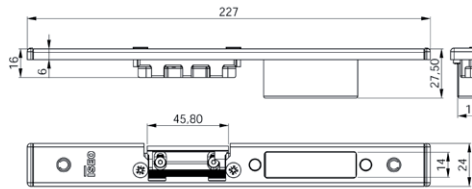

- ALCAN Abithal Keeper Porta 53-60 / 61-68
- Abithal Porta / Winner Porta
- ALCOA FB 12 Blindato Porta
- Plana 1 Ante / Plana 2 Ante
- ALLCO All.Co 5 Porta / All.Co 5 TT Porta
- Export 50/50 TT Porta / Sciriblin 65
- ALNOR Montreal Porta
- ALUSUISSE Aisec 2000 Porta 59 / Aisec 2000 Porta 69
- ALU-K Alublindo / N 45 Porta / N 53 Porta / N 55 TT Porta
- N 62 TT Porta
- ALLU-MEC Synthesis 57 Porta / Synthesis 60TT Porta
- BODEGA Extrablind 70
- DOMAL Domal Break 52 Porta / Domal Break 70 Porta
- Security Porta / Shops Porta / Stopper PG Porta
- ESA Blindal 60 Porta 1 Ante / 60 Porta 2 Ante
- Blindal 70 Porta 1 Ante / 70 Porta 2 Ante
- FRESIA Global 48 Porta
- INDINVEST Alpha 445 Porta 2 Ante
- METRA NC 45 International Porta
- NC 45 Superthermic Porta / NC 55 International Porta
- NC 68 Superthermic Porta / Nuovo NC 50 Porta
- Superblindo
- NEW TEC New Tec 50 Porta Complanare
- OCMA SV 47 Porta 1 Ante
- SV 62 Porta 1 Ante
- SV 62 TT Porta 1 Ante
- PASSERINI Ekip Blindo
- Ekip Maastricht 53 Porta 1 Ante
- Ekip Maastricht 53 Porta 2 Ante
- Ekip Maastricht TH 60/68 Porta 1 Ante
- Ekip Maastricht TH 60/68 Porta 2 Ante
- Ekip Thermo 53 Porta
- PROFILATI PE "Eku 53" Porta
- PE "Eku 64 TT" Porta
- PE "Eku 72 TT" Porta
- Sistema 1 PE 40 Complanare / Esterno 2 Ante
- Sistema 1 PE 40 Sormonto 2 Ante
- SCHUCO Royal 78 ST Blindato
- Royal S 50 N
- Royal S 55 TT
- Royal S 65 TT
- WICONA L60-A / L70-A

ADJUSTABLE closed striking plate for CENTRAL LOCK

MULTIBLINDO EASY and MULTIBLINDO EMOTION. Material: stainless steel.

With mechanical striker.

U-front plate 24x6x220 DIN LEFT

033202 B 10 - 10

U-front plate 24x6x220 DIN RIGHT

033203 B 10 - 10