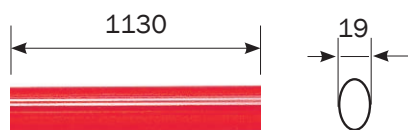

Horizontal oval bar for panic exit devices. Length mm **1130**

PAINTED RED

945928 A 1 - 1