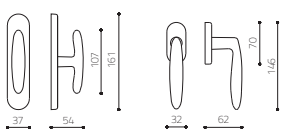

Flaminia

Penta Associati 1994

M159

C159

K159

ottone/brass

LU lucido/polished
ZL supero lucido/supergold bright

CR cromato/chrome