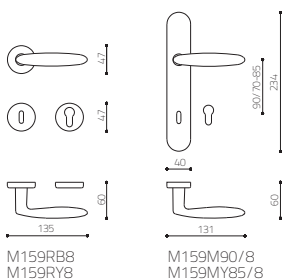

Flaminia

Penta Associati 1994

M159

C159

K159

ottone/brass

LU lucido/polished
ZL supero lucido/supergold bright

CR cromato/chrome