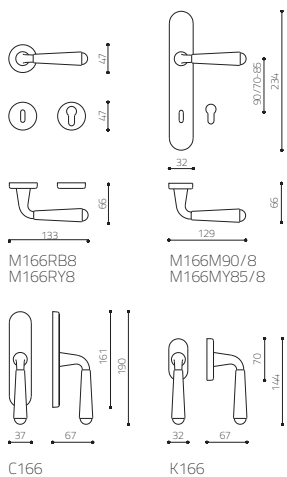

Gardena

Penta Associati 1997

M166

C166

K166

ottone/brass

LT lucido-satinato/polished-satinated
ZL superoro lucido-satinato/supergold bright-satinated