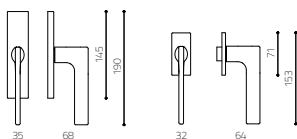

# Lotus Q

Javier Lopez 2014

M241B

C241

K241B

M241RB8B  
M241RY8B

M241VB8B  
M241VY8B

C241

K241B

ottone/brass

CR cromato/chrome

CO cromato opaco/mat chrome

IS superinox satinato/superstainlesssteel satined