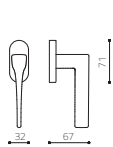

Madison

Luca Casini 2005

M196

C196

K196

M196RB8
M196RY8

C196

M196VB8
M196VY8

K196

ottone/brass

CR cromato/chrome

CO cromato opaco/mat chrome

NS supernichel satinato/supernickel satined