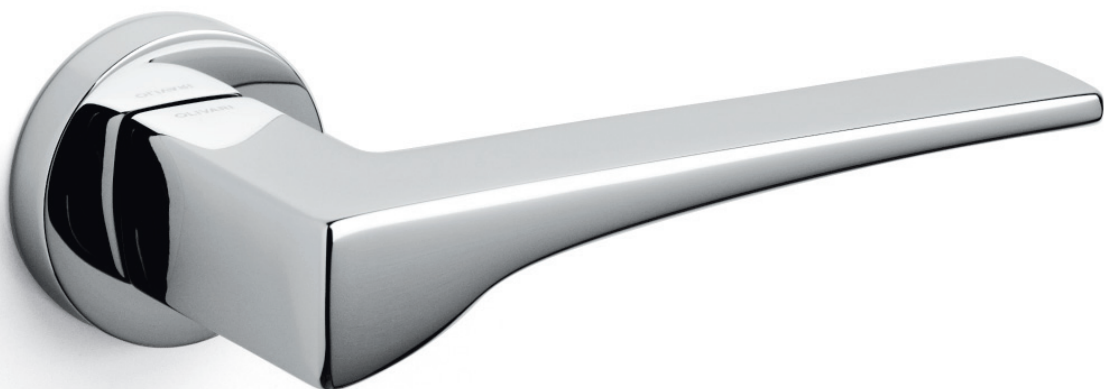

Madison

Luca Casini 2005

M196

C196

K196

M196RB8
M196RY8

C196

M196VB8
M196VY8

K196

ottone/brass

CR cromato/chrome

CO cromato opaco/mat chrome

NS supernichel satinato/supernickel satined