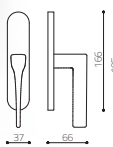

Madison

Luca Casini 2005

M196

C196

K196

M196RB8
M196RY8

C196

M196VB8
M196VY8

K196

ottone/brass

CR cromato/chrome

CO cromato opaco/mat chrome

NS supernichel satinato/supernickel satined