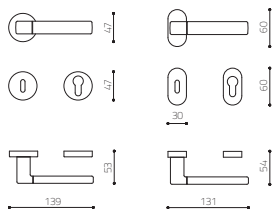

Planet bicolor

Luca Casini 2005

M195

C195

K195

M195RB8
M195RY8

M195VB8
M195VY8

C195