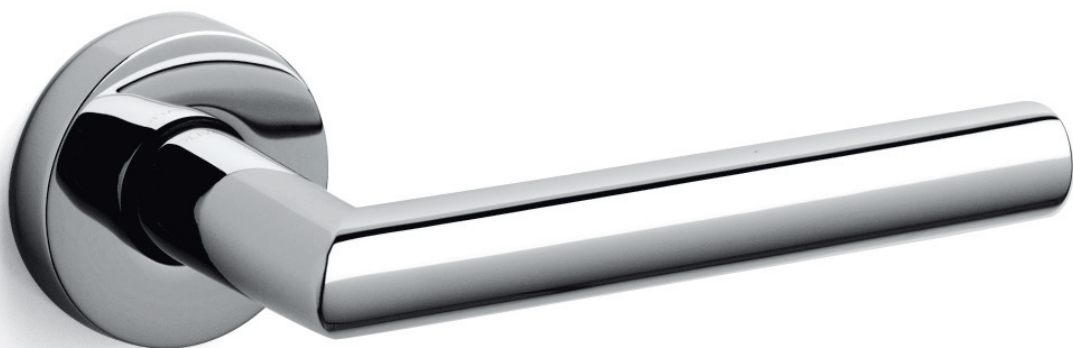

Serenella

Studio Olivari 2009

M130