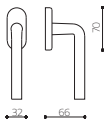

Serenella

Studio Olivari 2009

M130

C128

K130

M130RB8
M130RY8

C128

M130VB8
M130VY8

K130

ottone/brass

ZL superoro lucido/supergold bright

CR cromato/chrome

CO cromato opaco/mat chrome

NS supernichel satinato/supernickel satined

IS superinox satinato/superstainlesssteel satined

CA cromato-cromato opaco/ chrome-mat chrome