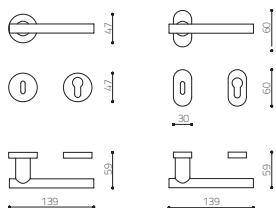

Stilo

Enzo Mari 2003

M190

C190

K190

M190RB8
M190RY8

M190VB8
M190VY8

C190

K190

ottone/brass

ZL superoro lucido/supergold bright

CR cromato/chrome

CO cromato opaco/mat chrome

IS superinox satinato/superstainlesssteel satined