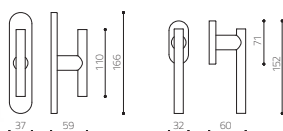

Stilo

Enzo Mari 2003

M190

C190

K190

M190RB8
M190RY8

M190VB8
M190VY8

C190

K190

ottone/brass

ZL superoro lucido/supergold bright

CR cromato/chrome

CO cromato opaco/mat chrome

IS superinox satinato/superstainlesssteel satined