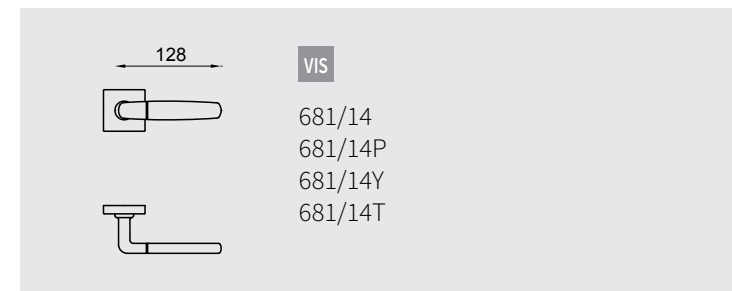

Design: Mauro Ronchi

Finiture / Finishes

OLS

CCS

Ottone stampato a caldo
Hot stamped brass

made in Italy