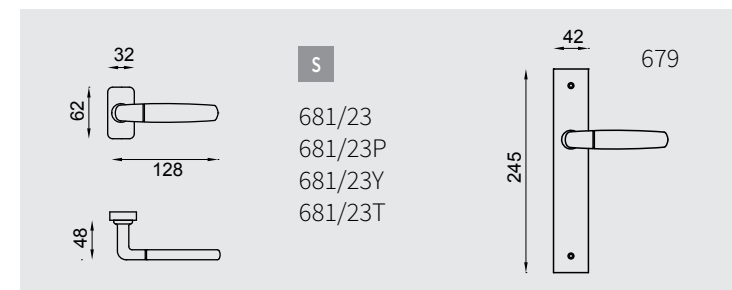

Design: Mauro Ronchi

Finiture / Finishes

OLS

CCS

Ottone stampato a caldo
Hot stamped brass

made in Italy