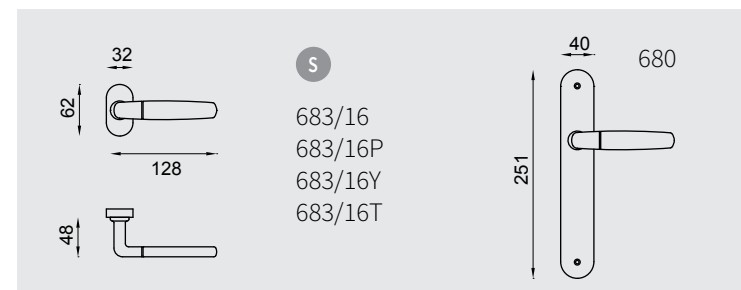

NOVA - B

Design: Mauro Ronchi

Finiture / Finishes

OLS

CCS

Ottone stampato a caldo
Hot stamped brass

made in Italy

NOVA - B 02