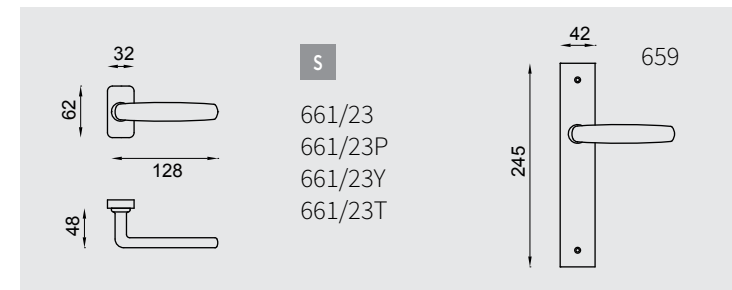

Finiture / Finishes

OC

OCS

ONS