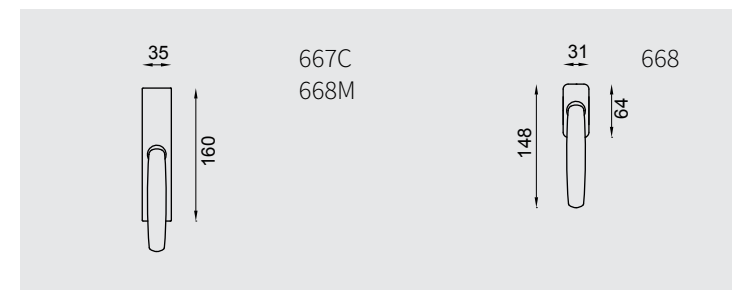

Finiture / Finishes

OC

OCS

ONS