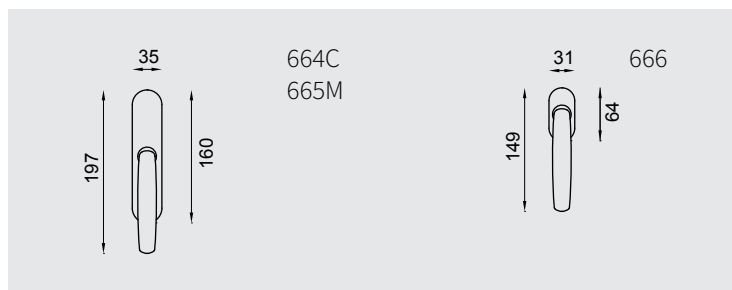

NOVA

Design: Mauro Ronchi

Finiture / Finishes

OC

OCS

ONS

Ottone stampato a caldo
Hot stamped brass

made in Italy