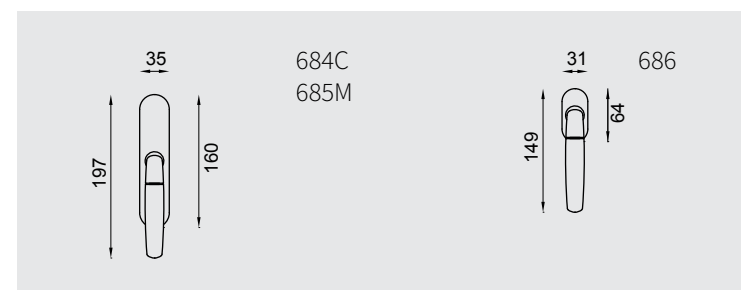

NOVA - B

Design: Mauro Ronchi

Finiture / Finishes

OLS

CCS

Ottone stampato a caldo
Hot stamped brass

made in Italy

NOVA - B 02