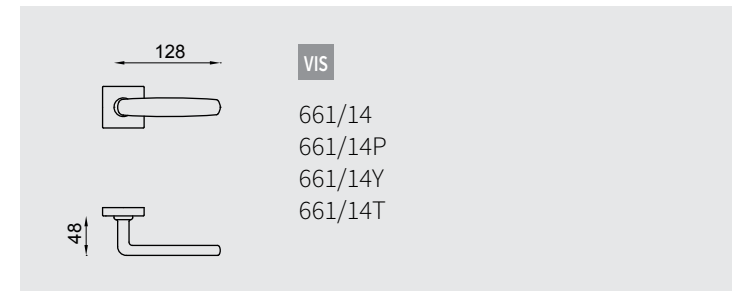

NOVA 02

Design: Mauro Ronchi

Finiture / Finishes

OC

OCS

ONS

Ottone stampato a caldo
Hot stamped brass

made in Italy